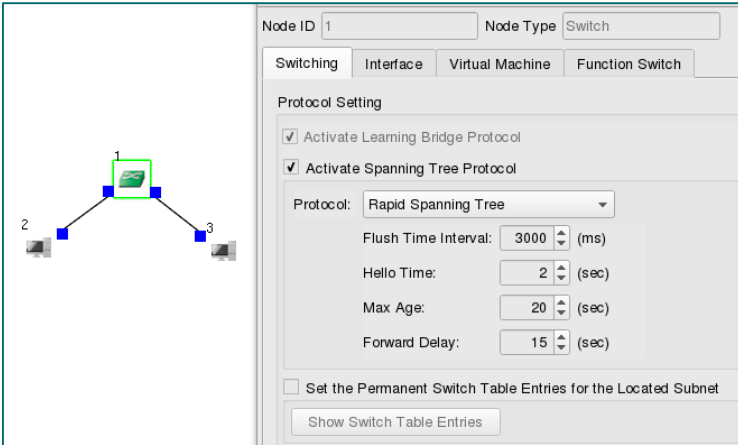

Switching

Graphical User Interface

Functional Description

Virtual Host

- Linux user-space applications
- Linux kernel-space TCP, UDP, IPv4, IPv6, etc.
- Virtual network interface card (NIC) in EstiNet SE
- IEEE 802.3 (Ethernet) Media Access Control (MAC)

Virtual Switch

- Linux bridge framework with virtual NIC in EstiNet SE
- Learning bridge protocol
- Rapid spanning tree protocol
- IEEE 802.3 (Ethernet) Media Access Control (MAC)

EstiNet Simulation Platform on Fedora Linux